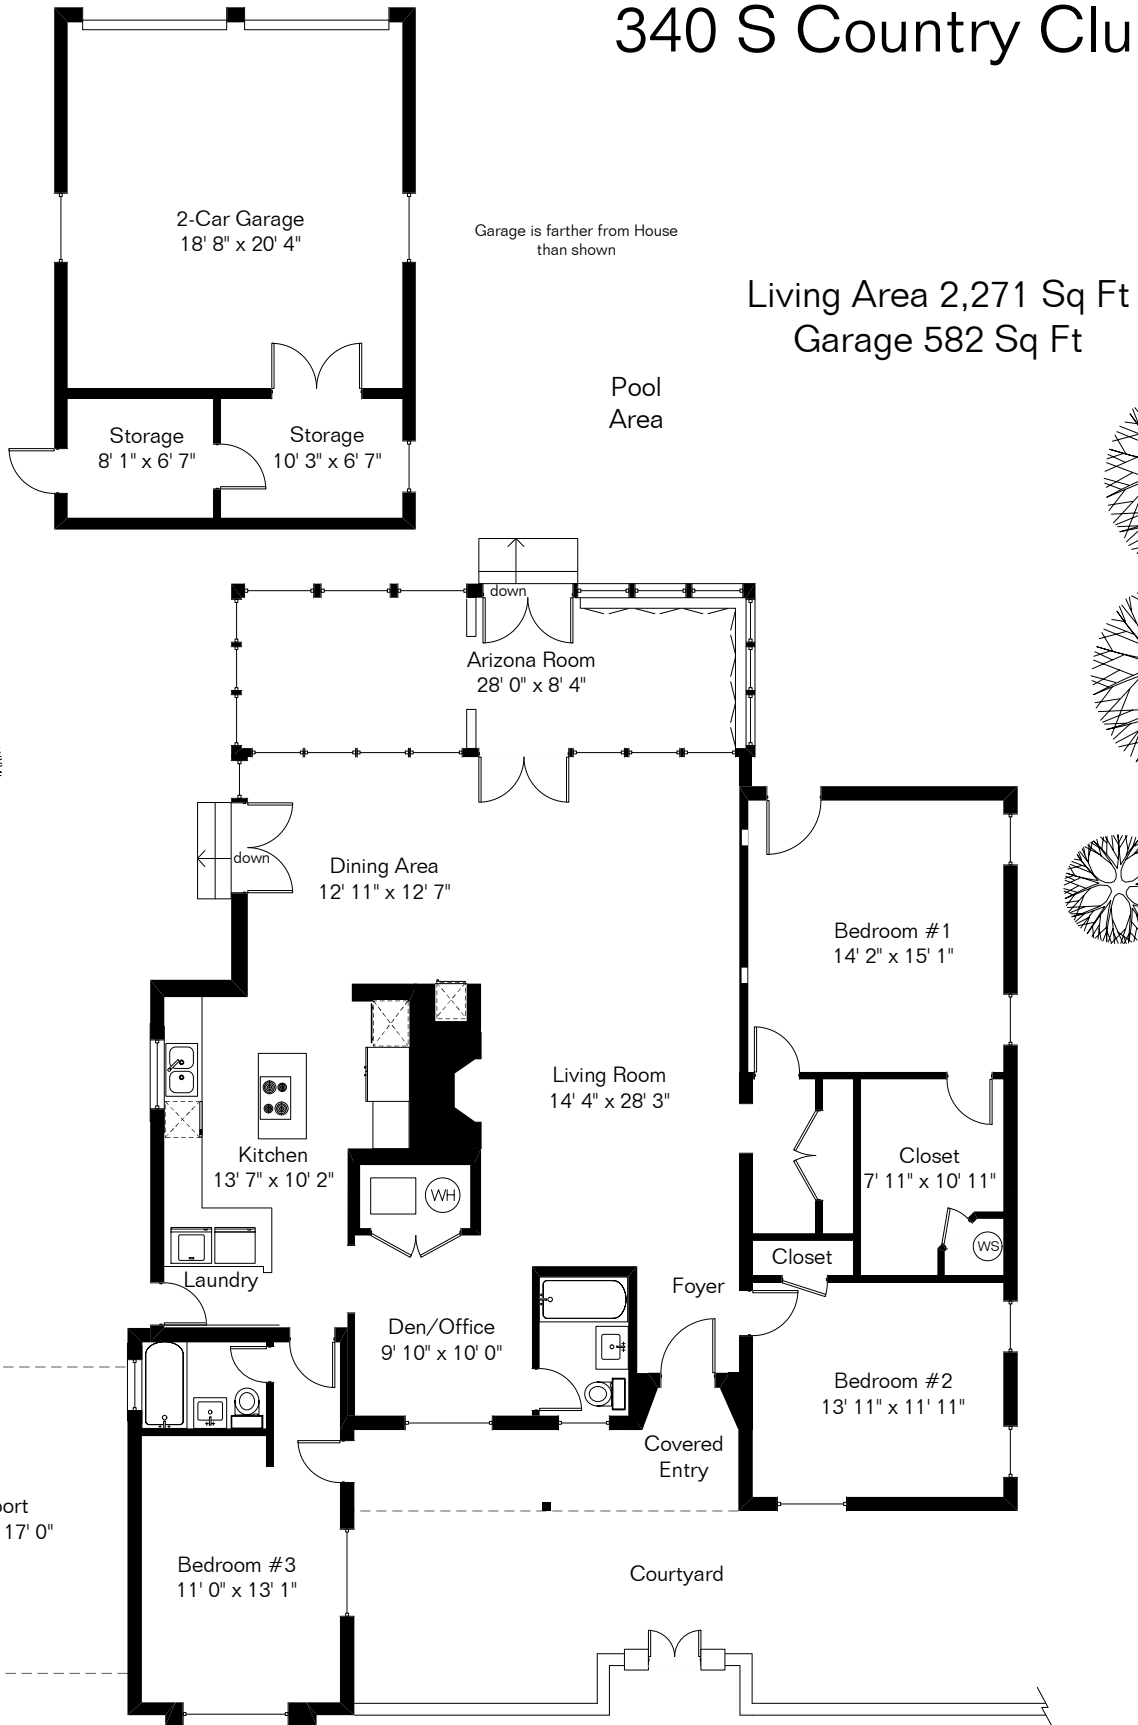

340 S Country Club Rd

Site Visit February 2024

0 ft. 6 ft. 10 ft. 20 ft.

The square footages and room size information are deemed to be reliable but are not guaranteed and should be independently verified. This drawing is for marketing purposes only.